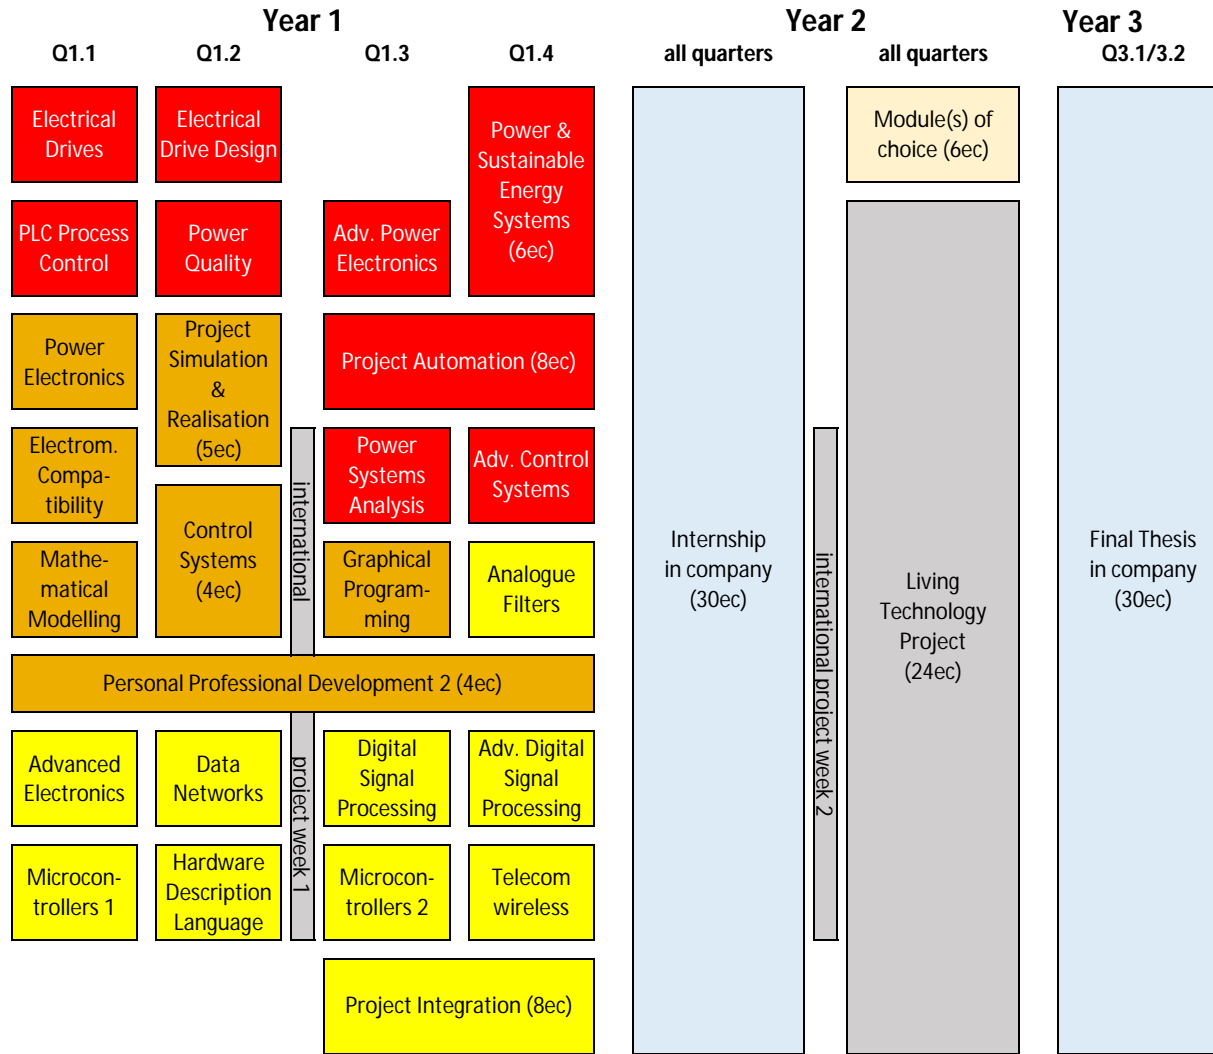

# Curriculum Short Degree Programme 2.5 years EEE - 2017-1018

Legend: default = 3 ec

|  |              |
|--|--------------|
| Electrical Power & Automation (EPA)      | project work |
| Electronic Information Engineering (EIE) | free choice  |
| all EEE students                         | in company   |